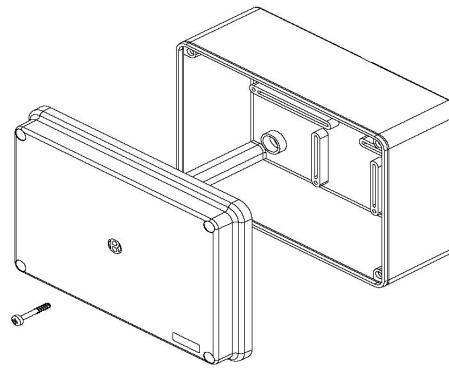

# PC-643S

Typical image

## Basic Internal Dimensions

Dimensions:

	mm	in.
A -	149	5.87
B -	109	4.29
C -	70	2.76
D -	64	2.52

## Internal Mounting Dimensions

## External Dimensions

All Dimensions are in Millimeters.